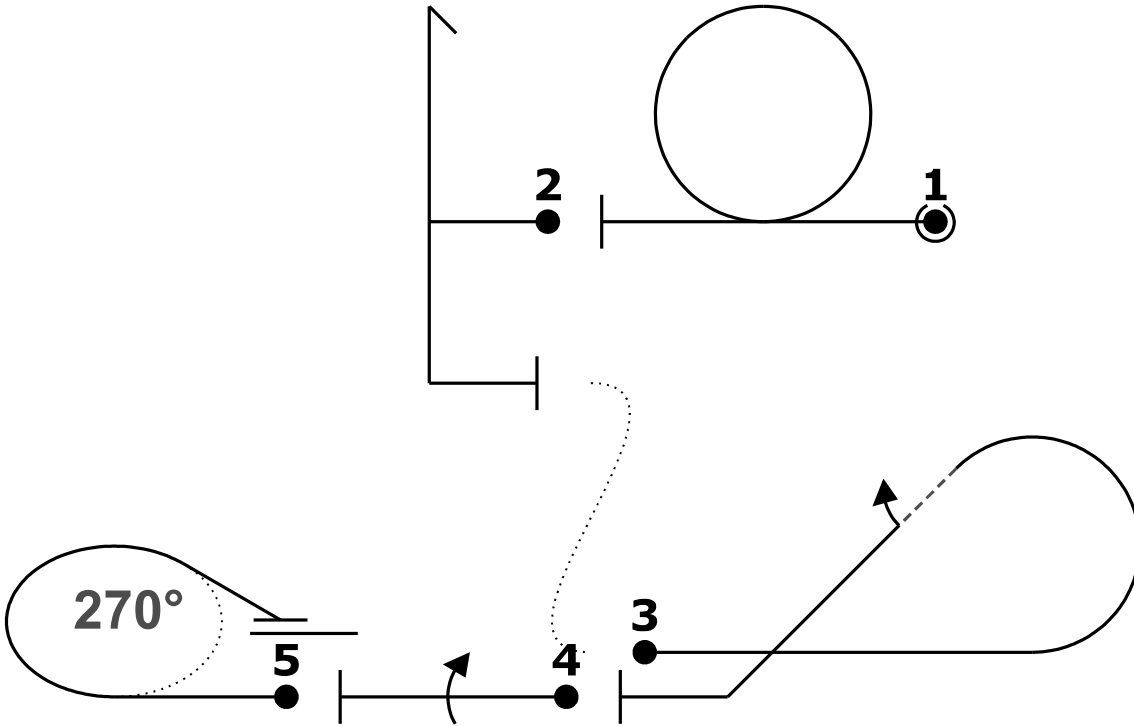

Pilot
A/C

Pilot ID

BAC CLUB KNOWN

Flight #

wind/vent

Power			
Fig	Aresti	K	
1	7.4.1.1	10	10
2	5.2.1.1	17	17
3	8.5.6.1	10	14
	9.1.4.2	4	
4	1.1.1.1	2	10
	9.1.3.4	8	
5	2.3.1.1	5	5
Total K = 56			

BAC CLUB July 2024
 KNOWN KOKSIJDE