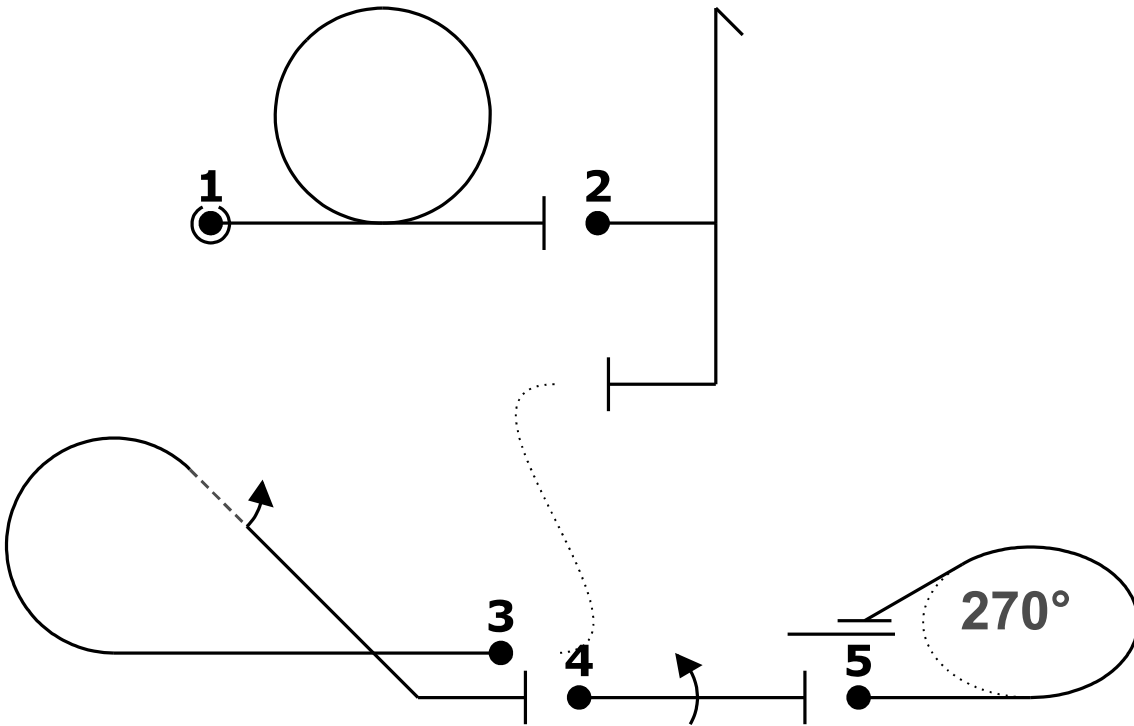

Power			
Fig	Aresti	K	
1	7.4.1.1	10	10
2	5.2.1.1	17	17
3	8.5.6.1	10	14
	9.1.4.2	4	
4	1.1.1.1	2	10
	9.1.3.4	8	
5	2.3.1.1	5	5
Total K = 56			

Pilot
A/C