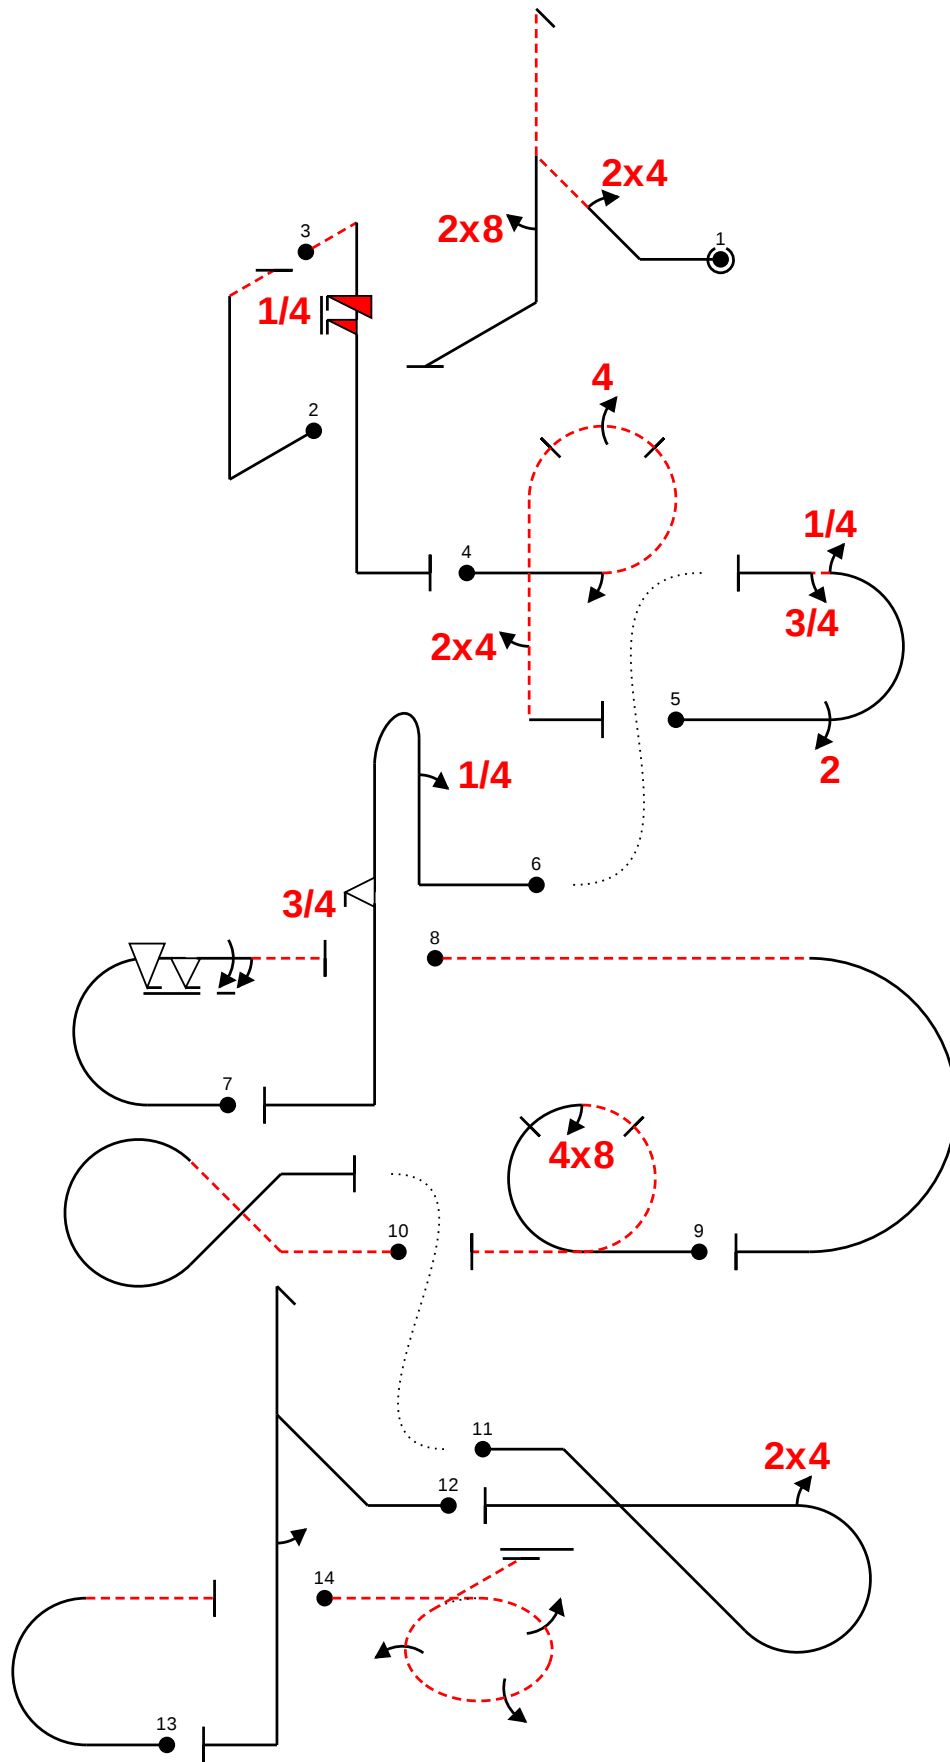

```
"@E" /24dh8'++ "@L" 5> +v'-' "@H" -
iv5is... "@C" `+2p(44)24' "'@J" 2> ~+22m4,3 (7,17) "@B" 4b'3f..'> "@A" m6f;6- "@L" 10% 4> ---
a...'+`~~~~~ "@G" o48- "@L" 2> ~~~`g` (-3,15) "@I" irc24+ "@D" `dh(`),2... "@L" m-
- 4> "@F" -3in3->
```